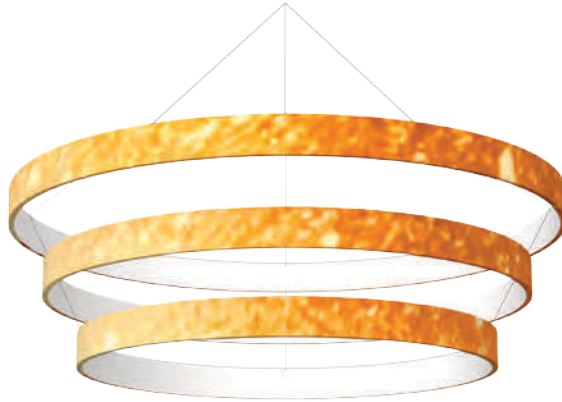

HANGING STRUCTURES

TIERED SQUARE

10'w x 5'h
12'w x 5'h
14'w x 5'h
16'w x 5'h

double sided
graphic

SQUARE MOBILE

15'w x 13'h

Hanging structures are made in North America and have a limited lifetime hardware warranty.

HANGING STRUCTURES

TIERED RING

10'diam. x 5'h
 12'diam. x 5'h
 14'diam. x 5'h
 16'diam. x 5'h

double sided
 graphic

TIERED RING FLAT

10'diam. x 3'h
 12'diam. x 4'h
 14'diam. x 5'h
 16'diam. x 6'h

TIERED BULLET