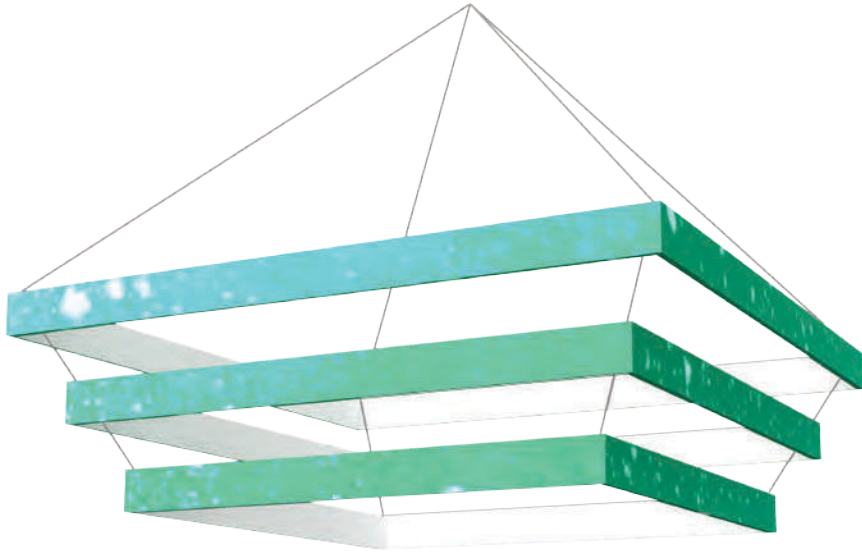

HANGING STRUCTURES

TIERED SQUARE

10'w x 5'h
12'w x 5'h
14'w x 5'h
16'w x 5'h

double sided
graphic

SQUARE MOBILE

15'w x 13'h

Hanging structures are made in North America and have a limited lifetime hardware warranty.

HANGING STRUCTURES

TIERED RING

10'diam. x 5'h
 12'diam. x 5'h
 14'diam. x 5'h
 16'diam. x 5'h

double sided
 graphic

TIERED RING FLAT

10'diam. x 3'h
 12'diam. x 4'h
 14'diam. x 5'h
 16'diam. x 6'h

TIERED BULLET

10'w x 5'h
 14'w x 7'h
 18'w x 8.5'h

double sided
 graphic

Hanging structures are made in North America and have a limited lifetime hardware warranty.