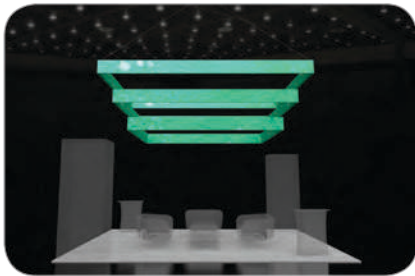

HANGING STRUCTURES

TIERED SQUARE

10'w x 5'h
12'w x 5'h
14'w x 5'h
16'w x 5'h

double sided
graphic

SQUARE MOBILE

15'w x 13'h

Hanging structures are made in North America and have a limited lifetime hardware warranty.

HANGING STRUCTURES

TIERED RING

10'diam. x 5'h
 12'diam. x 5'h
 14'diam. x 5'h
 16'diam. x 5'h

double sided
 graphic

TIERED RING FLAT

10'diam. x 3'h
 12'diam. x 4'h
 14'diam. x 5'h
 16'diam. x 6'h

TIERED BULLET

10'w x 5'h
 14'w x 7'h
 18'w x 8.5'h

double sided
 graphic

Hanging structures are made in North America and have a limited lifetime hardware warranty.